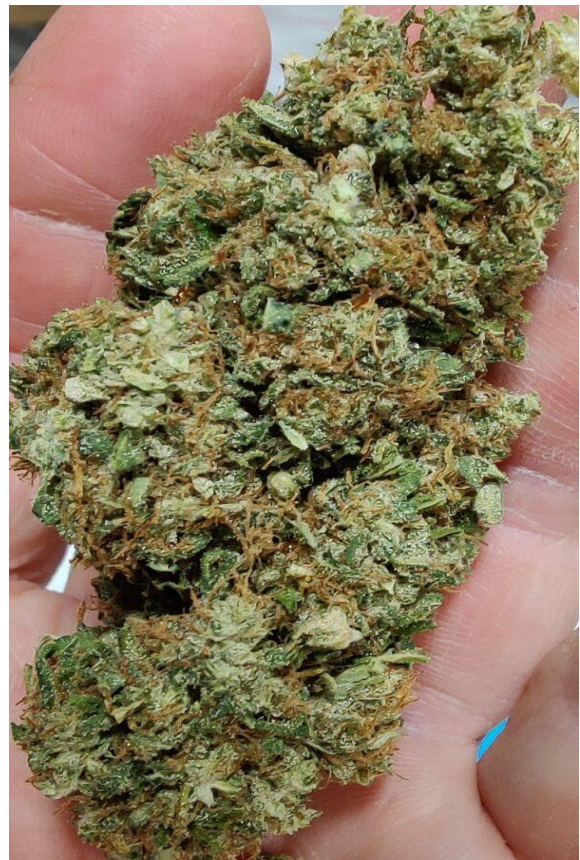

iDELTA8 sources its hemp plant extracts from organic farms in the USA. They also make sure to slowly dry the flowers to increase their potency and boost their terpenes. The company's website also contains in-depth descriptions of each strain and independent lab results.

ZKITTLEZ

Zkittlez Delta 8 flower is a hybrid cannabis strain containing THC, a legal substance in the United States. Its effects are relaxing but not overly sedating, and the high lasts for hours. The high begins in the spine and spreads to the back of the head, causing the user to feel heavy limbs, unwinding muscles, and a light, clear-headed feeling of pleasure. Zkittlez Delta 8 flower stimulates creativity, promotes focus, and creates a relaxing buzz.

Zkittlez Delta 8 flower is a hybrid indica-forward strain that combines a sweet taste with powerful relaxing effects. Its powerful genetics and unique flavor have made it a winner among marijuana consumers. It has also won first place in the Indica Division at the 2015 and 2016 High Times Cannabis Cups and the Emerald Cup, the highest award for cannabis strains. The strain is the brainchild of 3rd Gen Fam, a group of growers from the west coast.

DELTA EFFEX SOUR DIESEL

Delta Effex is a brand that specializes in hemp products with high concentrations of delta-8 THC. This premium hemp flower has a pungent diesel-like smell. Its cerebral effects are ideal for creative people who want to think on their feet without getting couch-locked. This cannabis flower contains 28% THC and 15% CBD.